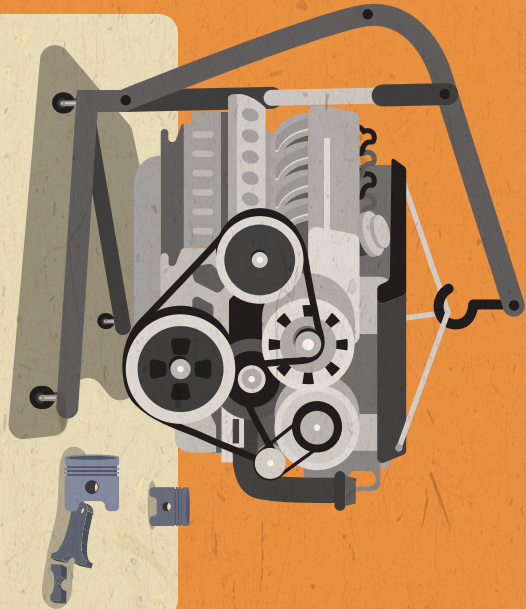

+1 

8 7

+1 

2 3

+2 

1 2

A black metal table with a white top. On the table are a power drill, a wrench, a screwdriver, and a vise. Underneath the table, on a lower shelf, is a box of 'Motor Oil 5W 20' and a piston. A stack of three tires is on the floor in front of the table.

-2 **+1**

7 6

Two tires are shown, one standing upright and one lying flat next to it.

+2 

3 4

A green silhouette of a car is shown next to a checklist on a clipboard. The checklist has four items, each with a circular icon: a car, a person, a car, and a tire. Below the checklist is a car icon with a checkmark.