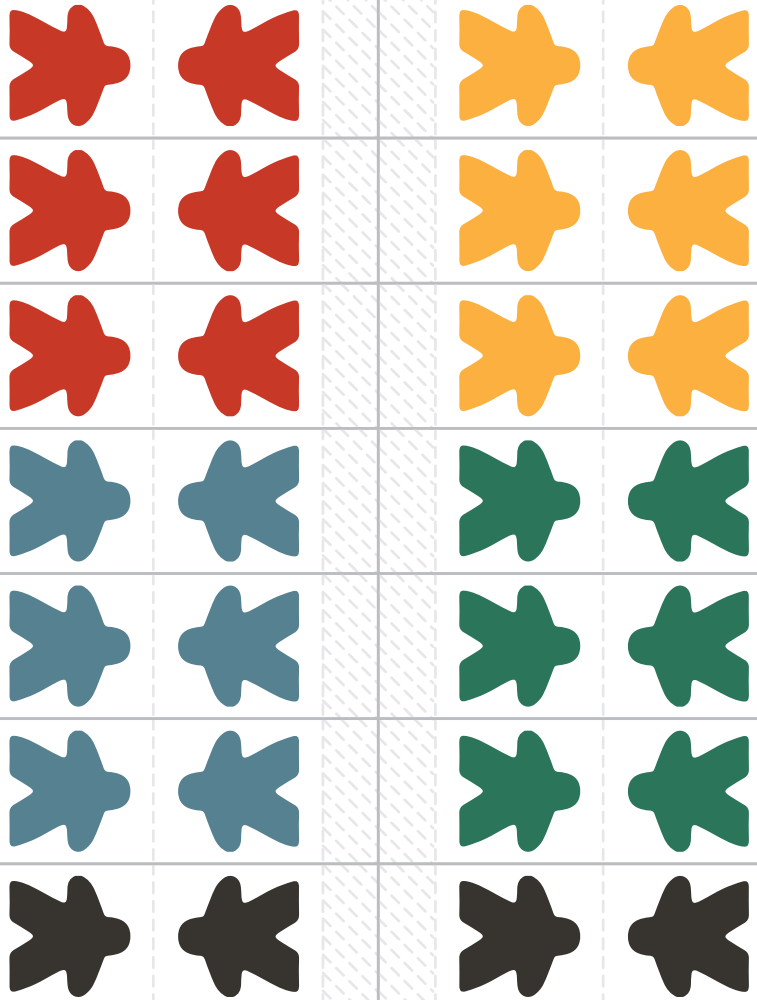

- CLOCKING SYSTEM -

POSITION: **FIRST PLAYER**

SHIFT DUTY: **ADVANCE CALENDAR TOKEN**

YOU ARE YOUR OWN TIMEKEEPER,
WE PAY BY THIS RECORD,
YOUR OWN RECORDING

6M60001

IN	OUT	IN	OUT	IN	OUT	TOTAL
Mo 08:30	Mo 06:10	Tu 08:43	Tu 05:00	We 09:05	We 05:41	
Th 07:25	Th 06:00	Fr 07:20	Fr 08:30	Mo 08:00		

DEDUCTIONS: _____
AMOUNT PAID: _____

3x = +1★

1x = -2★